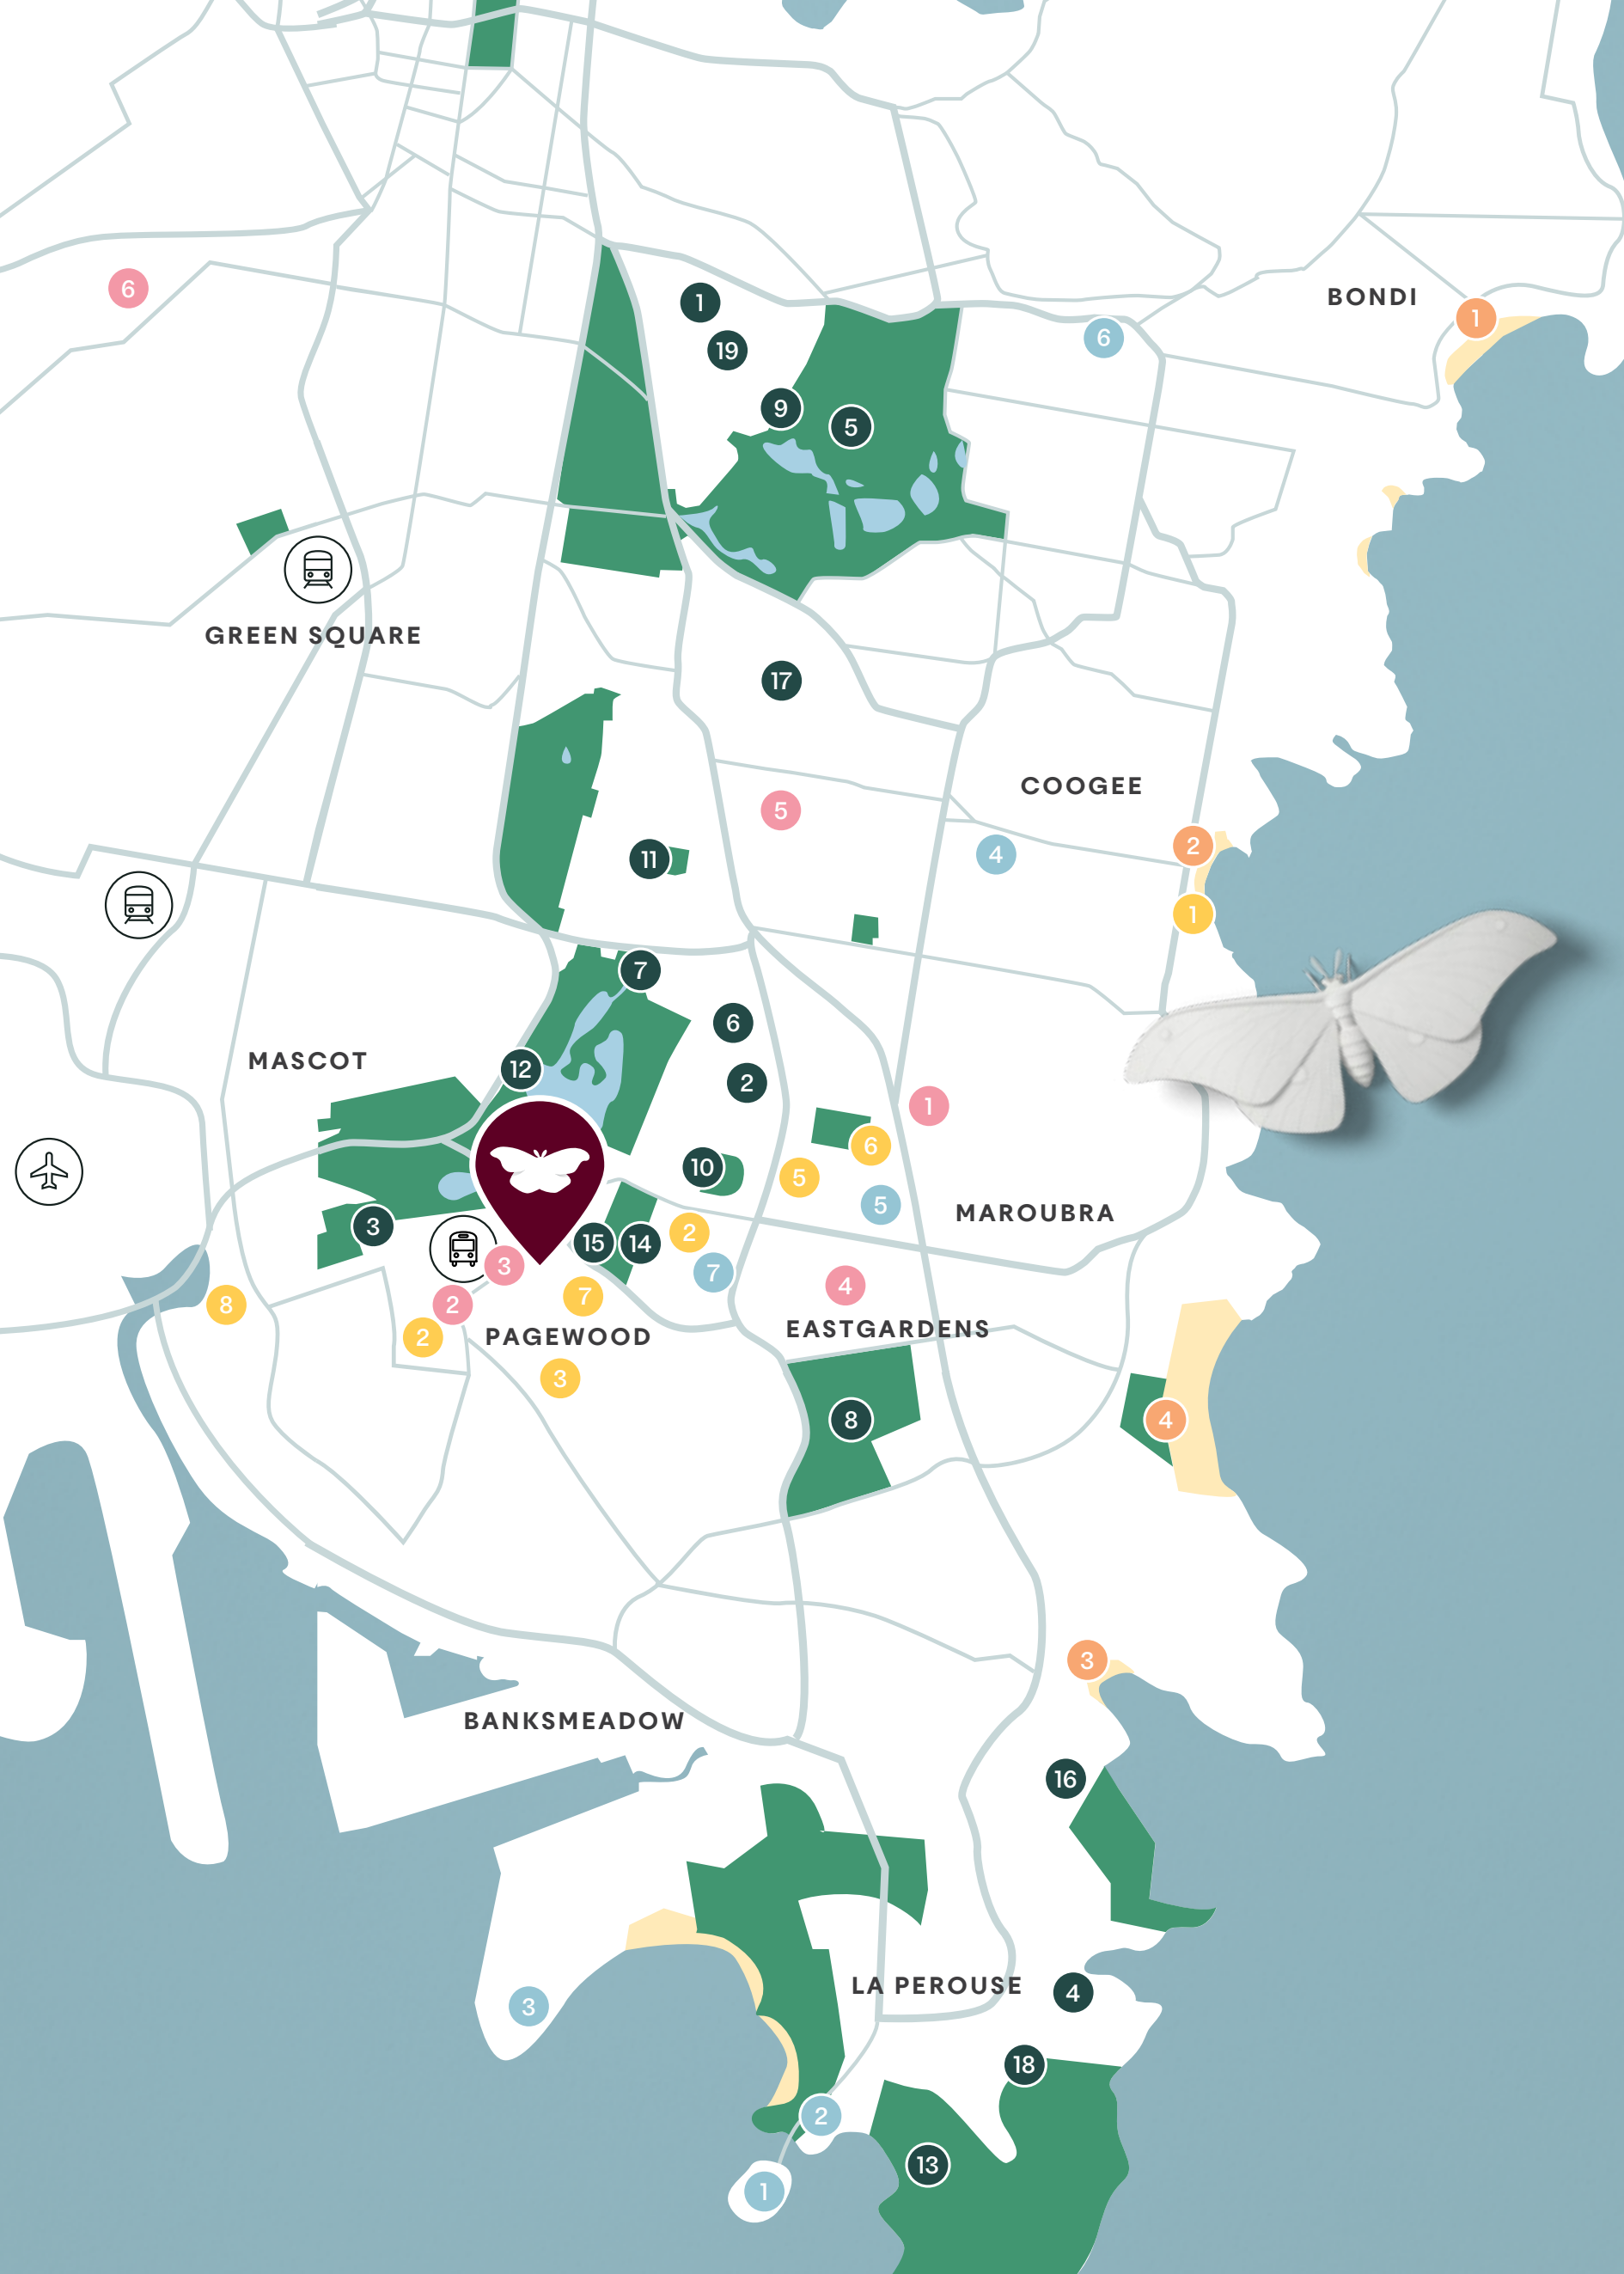

# Explore the area.

**SILKWOOD**  
S PAGWOOD BY SILKARI

## Dining

- 1 Barzura
- 2 Bondi Pizza
- 3 Botannix Studio Café
- 4 Bourke Street Bakery
- 5 Elissar
- 6 Kokoroya
- 7 Panivore
- 8 Waterworks Hotel

## Beaches

- 1 Bondi
- 2 Coogee
- 3 Malabar
- 4 Maroubra

## Retail & Culture

- 1 Bare Island Fort
- 2 La Perouse Museum
- 3 La Perouse Monument
- 4 Ritz Cinema
- 5 Pacific Square
- 6 Westfields Bondi Junction
- 7 Westfields Eastgardens